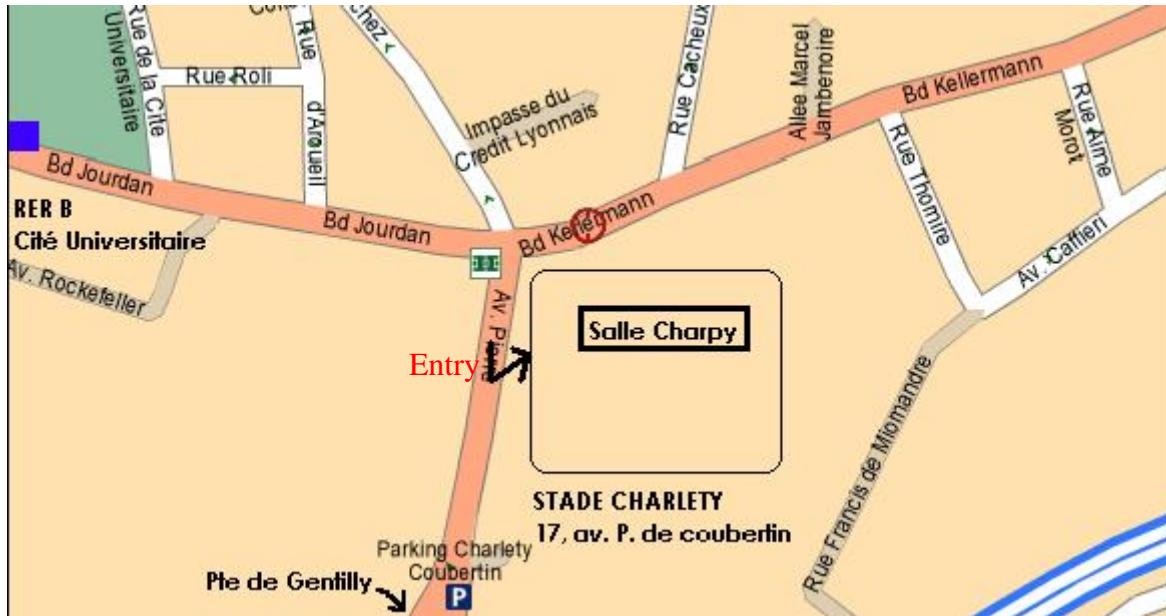

CHARLETY STADIUM- Charpy Room
17, avenue Pierre de Coubertin
75013 PARIS

To go to the Charlety Stadium : take the RER line B University Cité station or Tramway T3 or the buses number 21, 67 and 88.

INFO-Line: +33 6 63 98 65 74

Théodore ASLAMATZIDIS

Protocol Chief of the Event

ACCOMODATION

Remember that transfers, displacements, lodging as well as the meals are the responsibility of the participants.

HOTELS NEAR THE CHARLETY STADIUM (PARIS 13th district)

Centre International de Séjour de Paris KELLERMANN (The best choice) – 300 rooms

17 Boulevard Kellerman / 75013 PARIS

Tél. : +331 44 16 37 38 / Fax : +331 44 16 37 39

E-mail : reservation@cisp.asso.fr

Site website and online registration: <http://www.cisp.asso.fr/>

Prices : (per person)

Single room (Shower and Toilets)	35,00 EUR
Room with 2 beds (Shower and Toilets)	24,50 EUR
Chamber of 2 to 4 beds	22,50 EUR
Chamber with 8 Beds	18,50 EUR

HOTEL Ibis** Paris Porte d'Italie

13, rue du Val de Marne / 94250 GENTILLY

1 single room: 49.00 EUR / Breakfast: 6.00 EUR

Tél. : +331 49 69 94 94 / Fax : +331 45 46 41 52