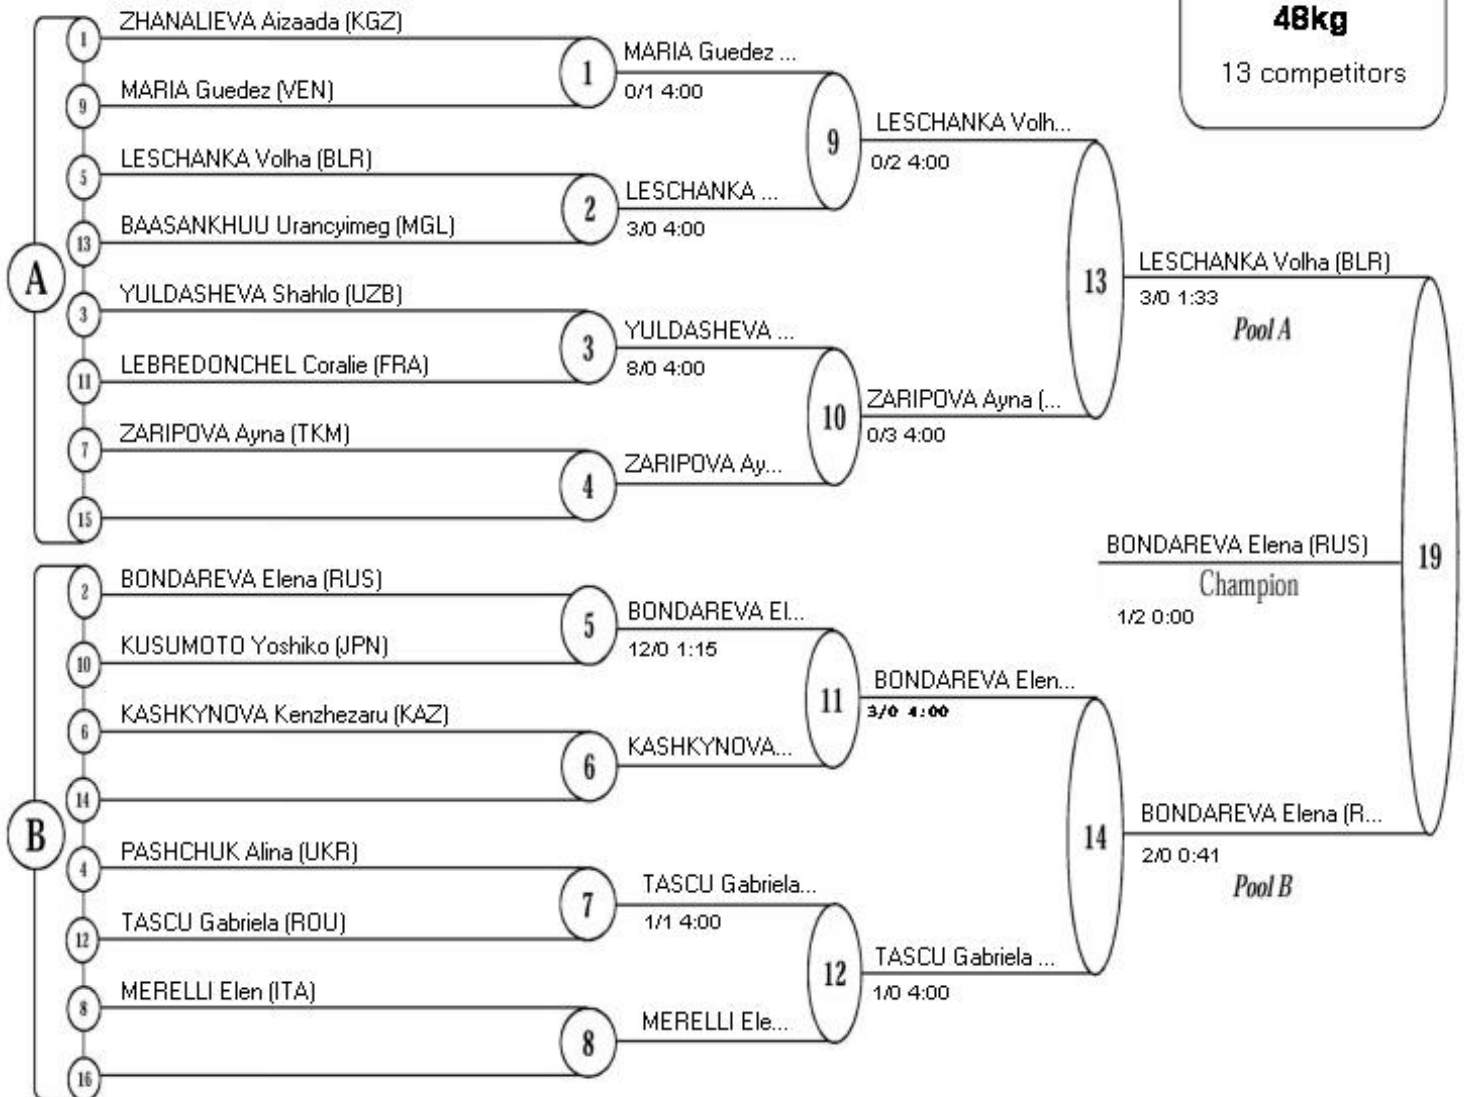

SAMBO World Championships 2012

08.11.2012 - 12.11.2012 Minsk, Belarus

**W Women
48kg**
13 competitors

Repechage

Final results

1. BONDAREVA Elena (RUS)
2. LESCHANKA Volha (BLR)
3. MARIA Guedez (VEN)
3. KASHKYNOVA Kenzhez...
5. ZARIPOVA Ayna (TKM)
5. TASCU Gabriela (ROU)
7. BAASANKHUU Urancyim...
7. KUSUMOTO Yoshiko (JPN)